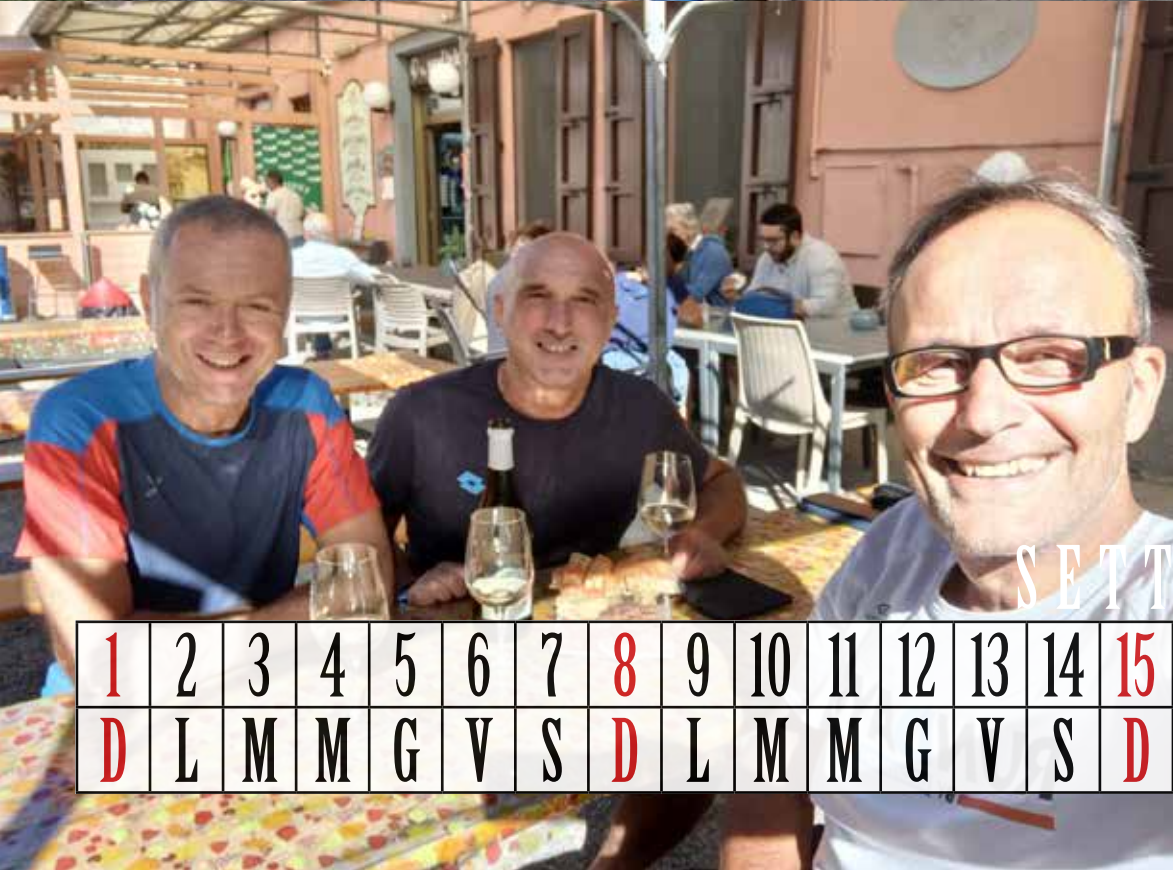

**JUVENTUS**  
FAN CLUB PUGLIELLI

Ama  
l'arbitro tuo  
come  
te stesso

The logo is an oval shape with a black border. At the top, it features the Juventus 'Zig-Zag' pattern. Below that, the word 'JUVENTUS' is written in a bold, black, sans-serif font. Underneath, a yellow curved banner contains the text 'FAN CLUB PUGLIELLI' in black. At the bottom, the Italian phrase 'Ama l'arbitro tuo come te stesso' is written in a black serif font.

# MISSION IMBOTTIBILE

DE BONI VINI VIP

SETTEMBRE

1	2	3	4	5	6	7	8	9	10	11	12	13	14	15	16	17	18	19	20	21	22	23	24	25	26	27	28	29	30
D	L	M	M	G	V	S	D	L	M	M	G	V	S	D	L	M	M	G	V	S	D	L	M	M	G	V	S	D	L

Non mi serve più  
neanche guardare...!